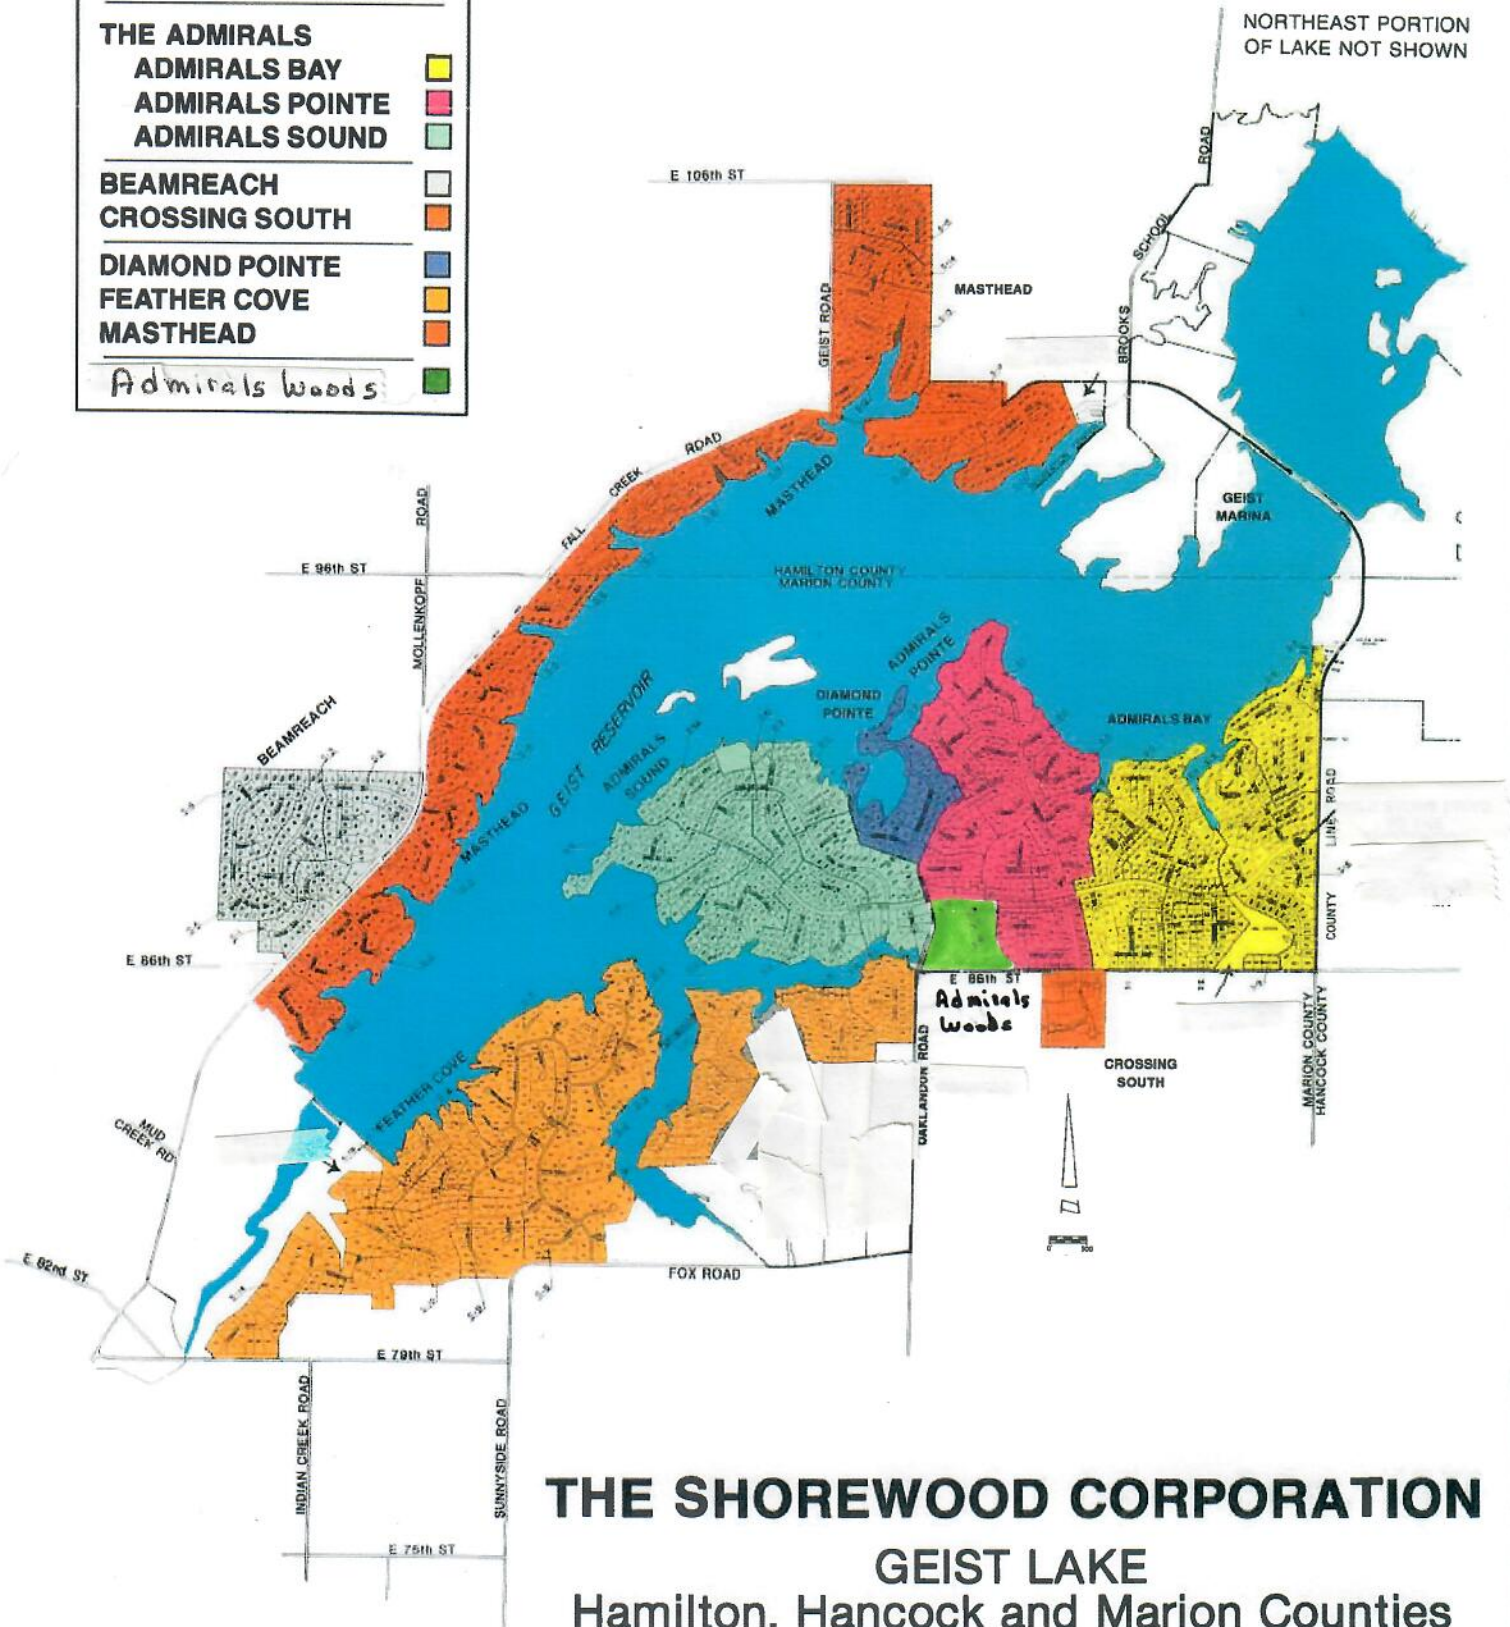

LEGEND

THE ADMIRALS

ADMIRALS BAY

ADMIRALS POINTE

ADMIRALS SOUND

BEAMREACH

CROSSING SOUTH

DIAMOND POINTE

FEATHER COVE

MASTHEAD

Admirals Woods

THE SHOREWOOD CORPORATION
GEIST LAKE
 Hamilton, Hancock and Marion Counties

12521 Old Stone Drive
 Indianapolis, IN 46236
 PHONE 317/823-1002